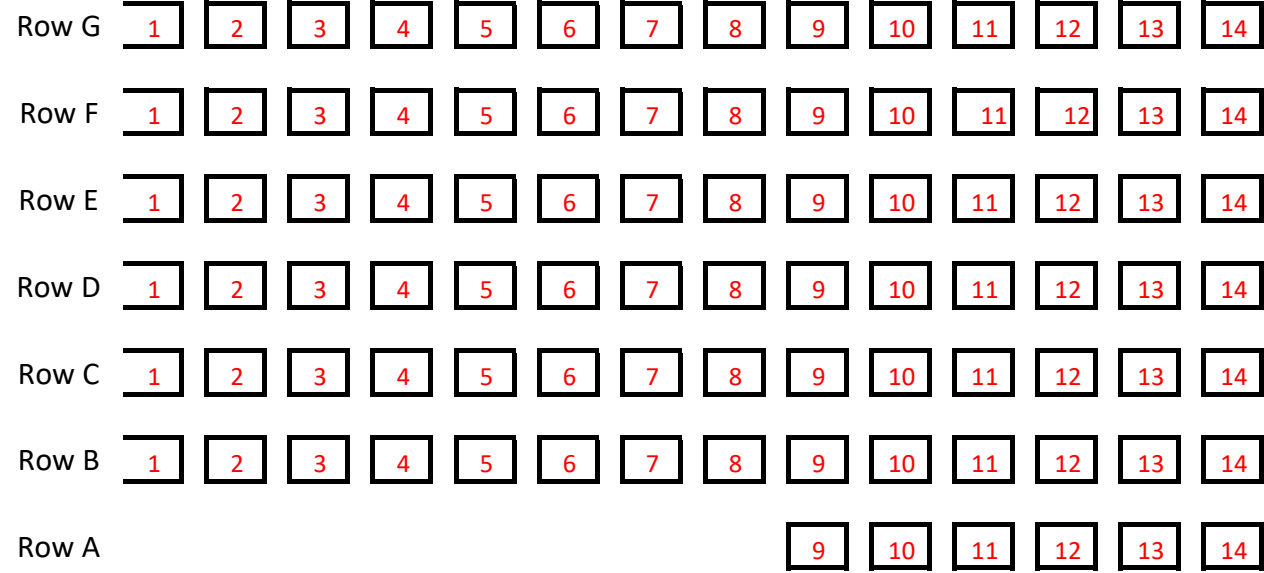

Spectator seats 0
Swimmers Seats 90
Total Seats 90

TBSS	AQUABLADZ
CAPITAL	ICE BREAKER

Pillar to Pillar, seat spaces are based on
 s from pillar to pillar in the Gallery stand

TERRACE SEATING - Bay 3

Spectator Seats 0
Swimmers Seats 42
Total Seats 42

VIKINGS	COAST
WHANGANUI	QE II
CARTERTON	NORTH SHORE

TERRACE SEATING - Bay 4

Spectator Seats 0
Swimmers Seats 42
Total Seats 42

LEVIN	ROSKILL
OTAKI	ST PETERS
JASI	

GALLERY SEATING _ Bay 5

Spectator Seats 90
Swimmers Seats 0
Total Seats 90

SPECTATORS

GALLERY SEATING _ Bay 6

Spectator Seats 98
Swimmers Seats 0
Total Seats 98

SPECTATORS

Terrace Seating Bays go from Pillar to Pillar, seat spaces are based on
 The equivalent number of seats from pillar to pillar in the Gallery stand