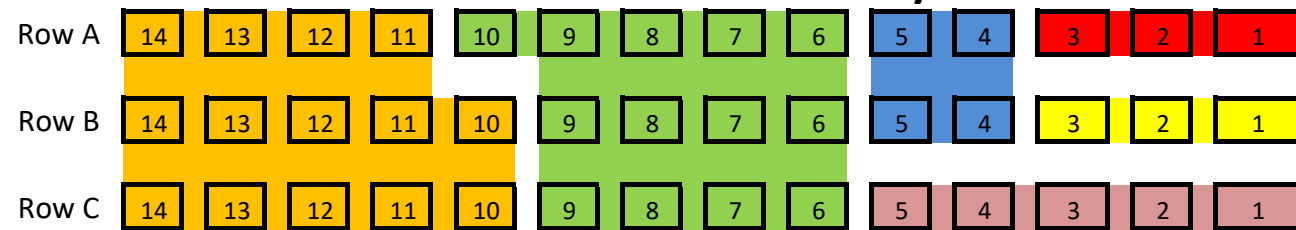

Spectator Seats 0
Swimmers Seats 98
Total Seats 98

PIRATES	NELSON STH
RAUMATI	BLENHEIM

5M start

Terrace Seating Bays go from |
The equivalent number of seat

TERRACE SEATING - BAY 1

Row A	14	13	12	11	10	9	8	7	6	5	4	3	2	1
Row B	14	13	12	11	10	9	8	7	6	5	4	3	2	1
Row C	14	13	12	11	10	9	8	7	6	5	4	3	2	1

Spectator Seats 42
Swimmers Seats 0
Total Seats 42

SPECTATORS

TERRACE SEATING - Bay 2

Row A	14	13	12	11	10	9	8	7	6	5	4	3	2	1
Row B	14	13	12	11	10	9	8	7	6	5	4	3	2	1
Row C	14	13	12	11	10	9	8	7	6	5	4	3	2	1

Spectator Seats 15
Swimmers Seats 27
Total Seats 42

DANNEVIRKE	KIWI WEST
GREENDALE	NAPIER AQUAHAWKS
	NEPTUNE

GALLERY SEATING _ Bay 3

Spectator Seats 0
Swimmers Seats 98
Total Seats 98

SWIMZONE	PORIRUA
TASMANTON	MASTERTON
TAWA	TROJANS
STRATFORD	

GALLERY SEATING _ Bay 4

Spectator seats 0
Swimmers Seats 90
Total Seats 90

TBSS	AQUABLADZ
CAPITAL	ICE BREAKER

Pillar to Pillar, seat spaces are based on
 s from pillar to pillar in the Gallery stand

TERRACE SEATING - Bay 3

Spectator Seats 0
Swimmers Seats 42
Total Seats 42