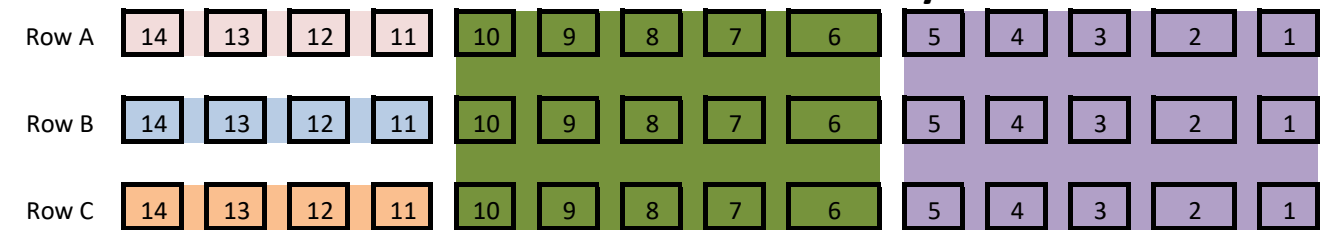

DANNEVIRKE	KIWI WEST
GREENDALE	NAPIER AQUAHAWKS
	NEPTUNE

GALLERY SEATING _ Bay 3

Spectator Seats 0
Swimmers Seats 98
Total Seats 98

SWIMZONE	PORIRUA
TASMANTON	MASTERTON
TAWA	TROJANS
STRATFORD	

GALLERY SEATING _ Bay 4

Spectator seats 0
Swimmers Seats 90
Total Seats 90

TBSS	AQUABLADZ
CAPITAL	ICE BREAKER

Pillar to Pillar, seat spaces are based on
 s from pillar to pillar in the Gallery stand

TERRACE SEATING - Bay 3

Spectator Seats 0
Swimmers Seats 42
Total Seats 42

VIKINGS	COAST
WHANGANUI	QE II
CARTERTON	NORTH SHORE

TERRACE SEATING - Bay 4

Spectator Seats 0
Swimmers Seats 42
Total Seats 42

LEVIN	ROSKILL
OTAKI	ST PETERS
JASI	

GALLERY SEATING _ Bay 5

Spectator Seats 90
Swimmers Seats 0
Total Seats 90

SPECTATORS

GALLERY SEATING _ Bay 6

Spectator Seats 98
Swimmers Seats 0
Total Seats 98

SPECTATORS

Terrace Seating Bays go from Pillar to Pillar, seat spaces are based on
 The equivalent number of seats from pillar to pillar in the Gallery stand