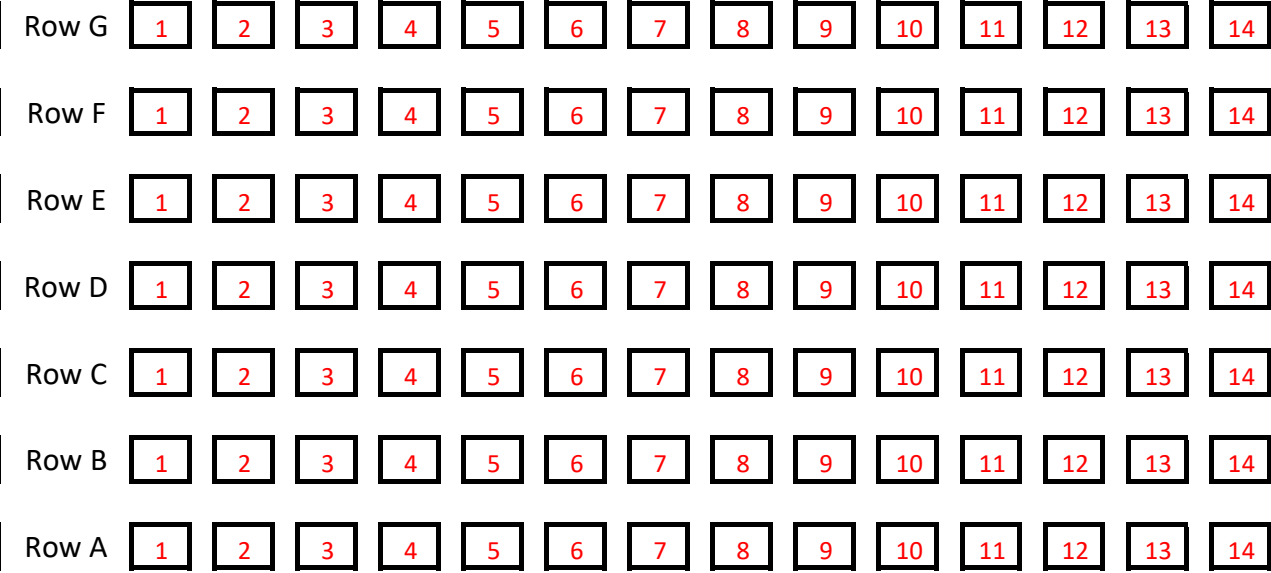

Spectator seats 0
Swimmers Seats 90
Total Seats 90

TBSS	AQUABLADZ
CAPITAL	ICE BREAKER

Pillar to Pillar, seat spaces are based on
 s from pillar to pillar in the Gallery stand

TERRACE SEATING - Bay 3

Spectator Seats 0
Swimmers Seats 42
Total Seats 42

VIKINGS	COAST
WHANGANUI	QE II
CARTERTON	NORTH SHORE

TERRACE SEATING - Bay 4

Spectator Seats 0
Swimmers Seats 42
Total Seats 42

LEVIN	ROSKILL
OTAKI	ST PETERS
JASI	

GALLERY SEATING _ Bay 5

Spectator Seats 90
Swimmers Seats 0
Total Seats 90

SPECTATORS

GALLERY SEATING _ Bay 6

Spectator Seats 98
Swimmers Seats 0
Total Seats 98

SPECTATORS

Terrace Seating Bays go from Pillar to Pillar, seat spaces are based on
 The equivalent number of seats from pillar to pillar in the Gallery stand