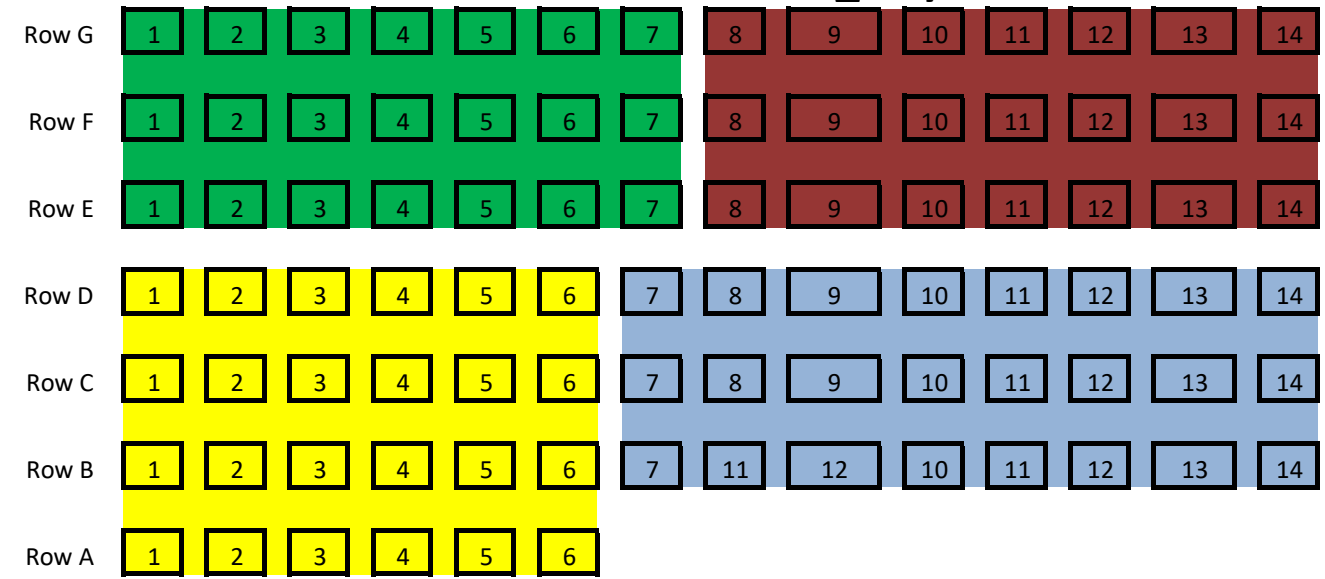

Spectator Seats 42
Swimmers Seats 0
Total Seats 42

SPECTATORS

TERRACE SEATING - Bay 2

Row A	14	13	12	11	10	9	8	7	6	5	4	3	2	1
Row B	14	13	12	11	10	9	8	7	6	5	4	3	2	1
Row C	14	13	12	11	10	9	8	7	6	5	4	3	2	1

Spectator Seats 15
Swimmers Seats 27
Total Seats 42

DANNEVIRKE	KIWI WEST
GREENDALE	NAPIER AQUAHAWKS
	NEPTUNE

GALLERY SEATING _ Bay 3

Spectator Seats 0
Swimmers Seats 98
Total Seats 98

SWIMZONE	PORIRUA
TASMANTON	MASTERTON
TAWA	TROJANS
STRATFORD	

GALLERY SEATING _ Bay 4

Spectator seats 0
Swimmers Seats 90
Total Seats 90

TBSS	AQUABLADZ
CAPITAL	ICE BREAKER

Pillar to Pillar, seat spaces are based on
 s from pillar to pillar in the Gallery stand

TERRACE SEATING - Bay 3

Spectator Seats 0
Swimmers Seats 42
Total Seats 42