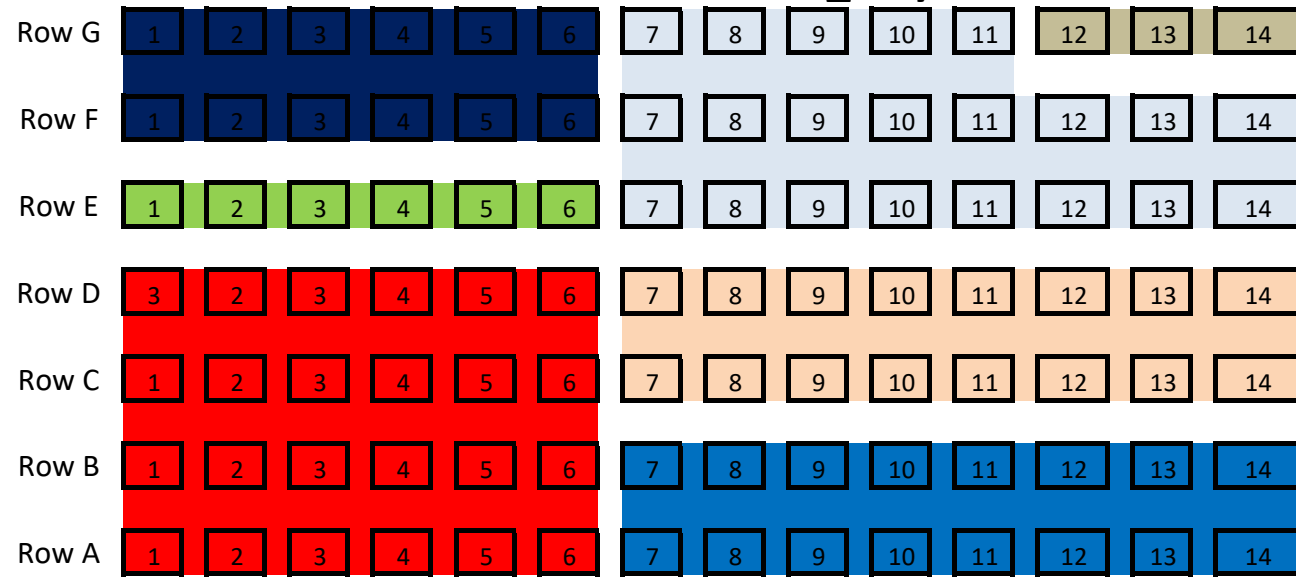

Spectator Seats 0
Swimmers Seats 98
Total Seats 98

PIRATES	NELSON STH
RAUMATI	BLENHEIM

5M start

Terrace Seating Bays go from |
The equivalent number of seat

TERRACE SEATING - BAY 1

Row A	14	13	12	11	10	9	8	7	6	5	4	3	2	1
Row B	14	13	12	11	10	9	8	7	6	5	4	3	2	1
Row C	14	13	12	11	10	9	8	7	6	5	4	3	2	1

Spectator Seats 42
Swimmers Seats 0
Total Seats 42

SPECTATORS

TERRACE SEATING - Bay 2

Row A	14	13	12	11	10	9	8	7	6	5	4	3	2	1
Row B	14	13	12	11	10	9	8	7	6	5	4	3	2	1
Row C	14	13	12	11	10	9	8	7	6	5	4	3	2	1

Spectator Seats 15
Swimmers Seats 27
Total Seats 42

DANNEVIRKE	KIWI WEST
GREENDALE	NAPIER AQUAHAWKS
	NEPTUNE

GALLERY SEATING _ Bay 3

Spectator Seats 0
Swimmers Seats 98
Total Seats 98

SWIMZONE	PORIRUA
TASMANTON	MASTERTON
TAWA	TROJANS
STRATFORD	

GALLERY SEATING _ Bay 4

Spectator seats 0
Swimmers Seats 90
Total Seats 90

TBSS	AQUABLADZ
CAPITAL	ICE BREAKER

Pillar to Pillar, seat spaces are based on
 s from pillar to pillar in the Gallery stand

TERRACE SEATING - Bay 3

Spectator Seats 0
Swimmers Seats 42
Total Seats 42